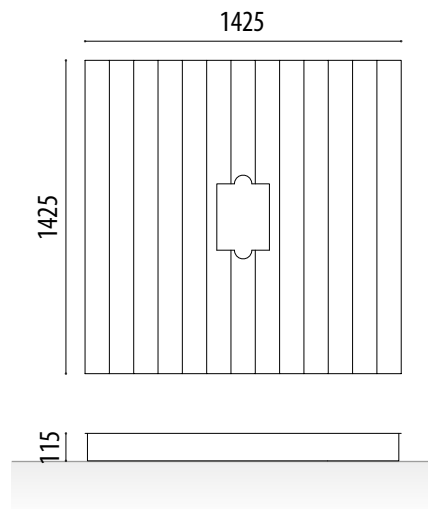

Rectangular or circular wooden platform,
made of autoclaved fluted pine wood.

MODELS:

1425x1425x115..... Ref. TAMADUCHA

Ref. TAMADUCHA

MEASURES:

Width: 1425x1425 mm.

Height: 115 mm.

Rectangular Win wooden shower platform made of autoclaved fluted pine wood.

MODELS:

1425x2035x115.....Ref. TAMAWINV

Ref. TAMAWINV

MEASURES:

Width: 1425x2035 mm.
Height: 115 mm.